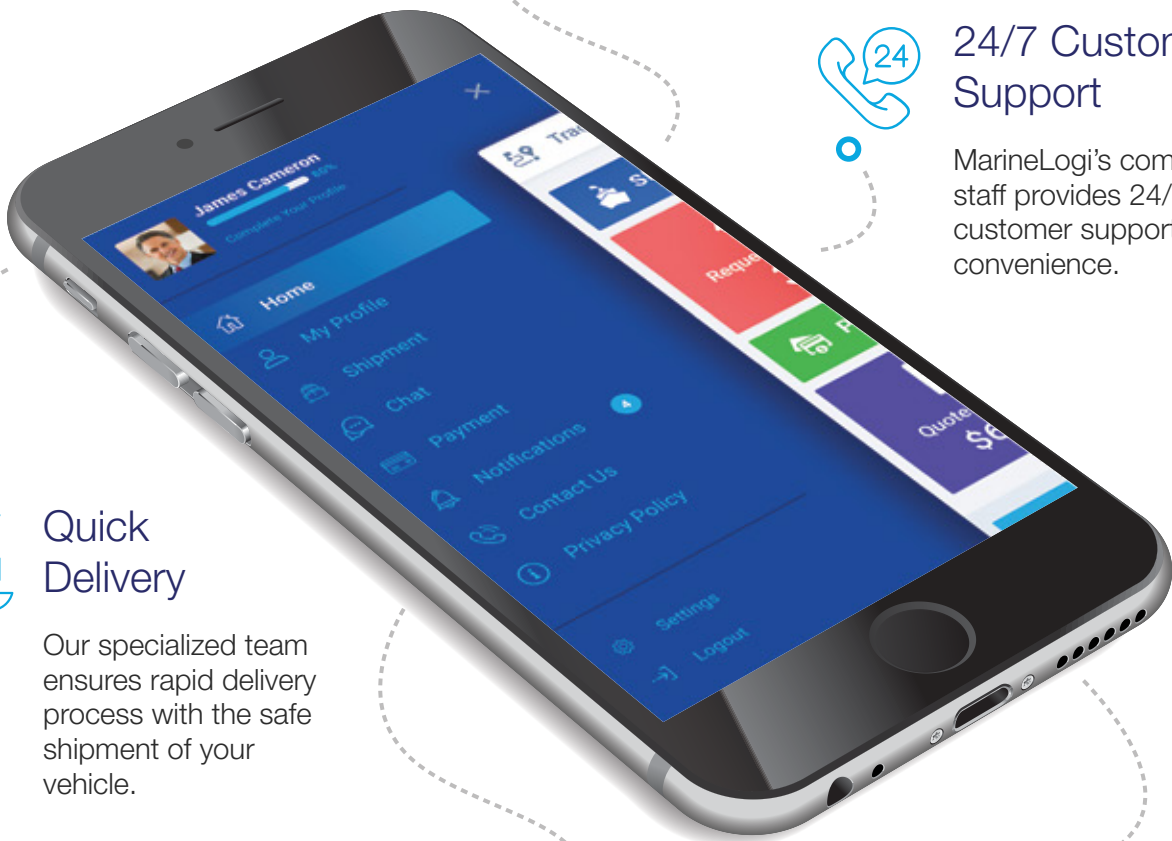

The Best Vehicle Delivery Option for You

User Friendly App

MarineLogi is a comprehensive user-friendly app with easy navigation and easy to understand interface.

Hassle Free Shipment

An inclusive solution for hassle-free shipment from the ports of Japan to anywhere in the world.

24/7 Customer Support

MarineLogi's competent staff provides 24/7 customer support for your convenience.

Quick Delivery

Our specialized team ensures rapid delivery process with the safe shipment of your vehicle.

Easy Mode of Payment

MarineLogi makes sure to provide robust payment methods to their customers all over the globe.

Notification Status

On En- route screen the customer will receive relevant and latest notifications regarding their shipments until the end of the process.