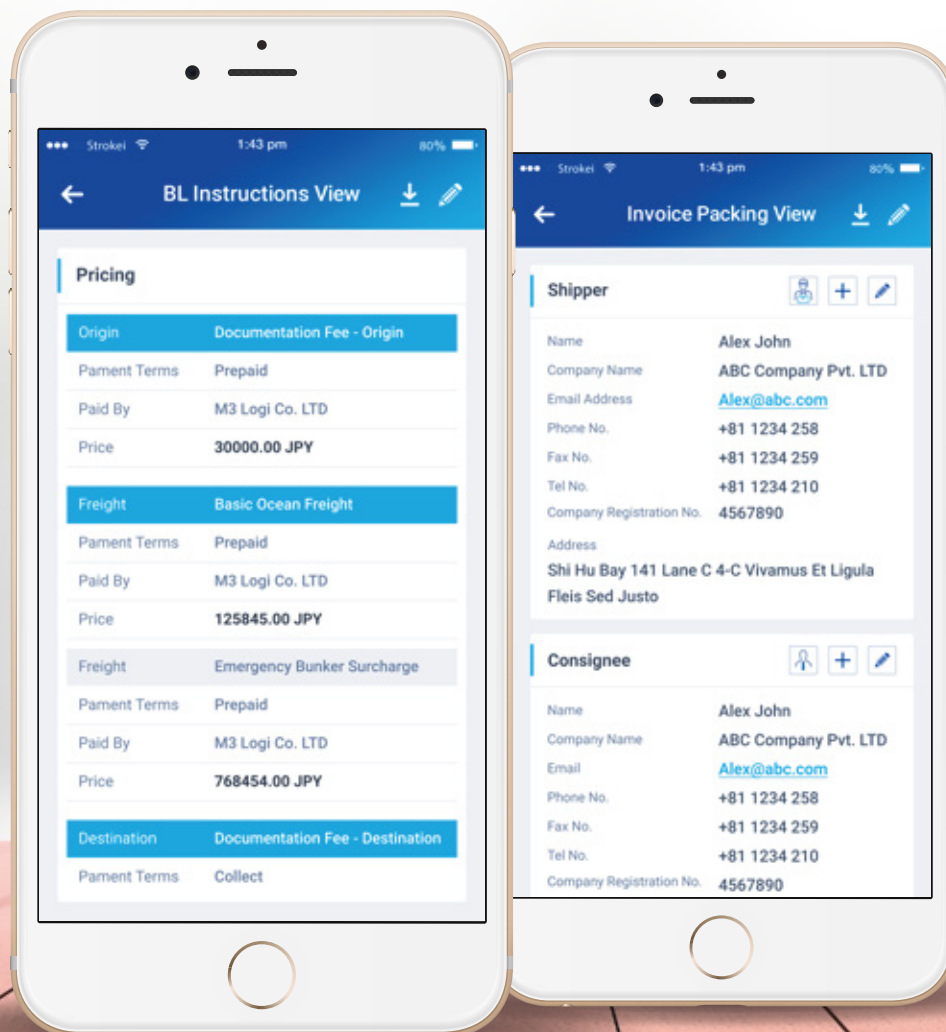

All Documents Just a Click Away

Hassle free access to all the necessary documents

The Bill of Lading is a shipment receipt about the goods received at the desired destination. It is a legal document between a shipper and the carrier. The details of the type, quantity and destination of the goods are stated on the bill. Invoice packing list states the number of goods and their value. It is important to have a Packing List when the goods arrive on the designated destination for custom clearance.

- › Easy document download
- › Easy document edit
- › Complete order history
- › Complete shipment details
- › One click navigation
- › Online document access